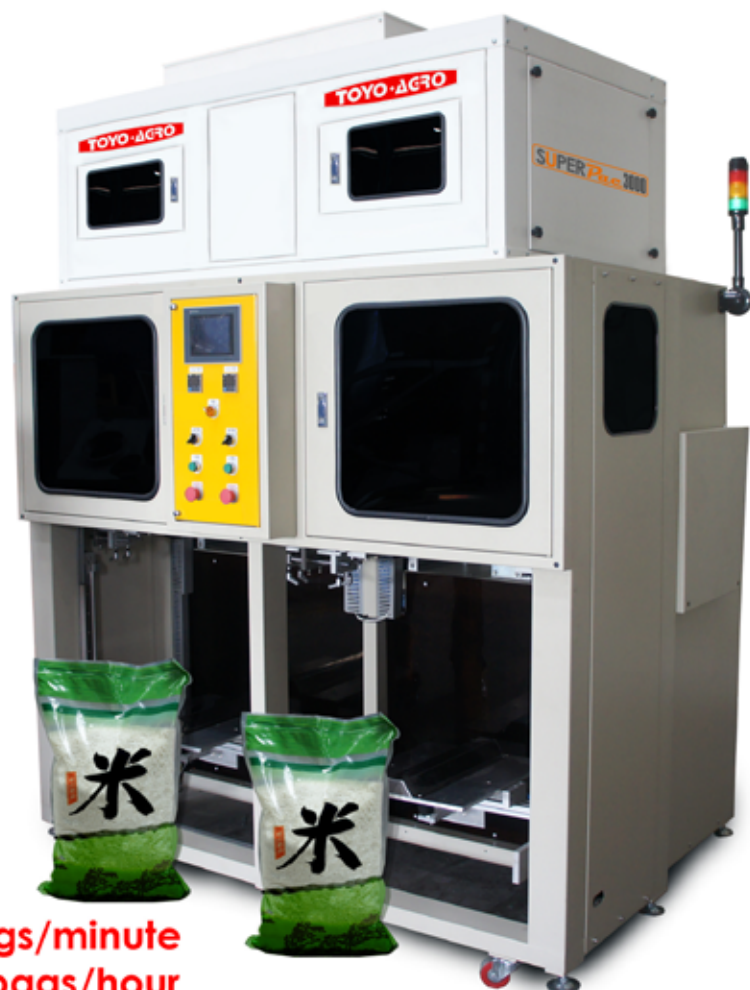

SUPER Pac 3000

High Precision & High Speed Auto-Packing
**Japanese Quality at Affordable Price with Reliability,
 Highest Performance & Latest in Technology!**

The Fully Automatic Packer for Rice & Granular Products!

Packing Capacity : 12 ~ 16 bags/minute
: 720 ~ 960 bags/hour

Packing Range : 5 ~ 10 kg

Power Requirement : 3.72 kW (1 Phase / 240V)

Weighing Accuracy : 1/1000

Air Compressor : Min 3.7kW (5 bar)

Dimension (mm) : 1461 (L) x 1887 (W) x 2495 (H)

Fully Automatic, using Plastic Roll Film (for rice & other granular product)

*All specifications shown on this catalog are subject to change without prior notice.

AGRO-INDUSTRIAL SUPPLIES (M) SDN. BHD. (73881-V)